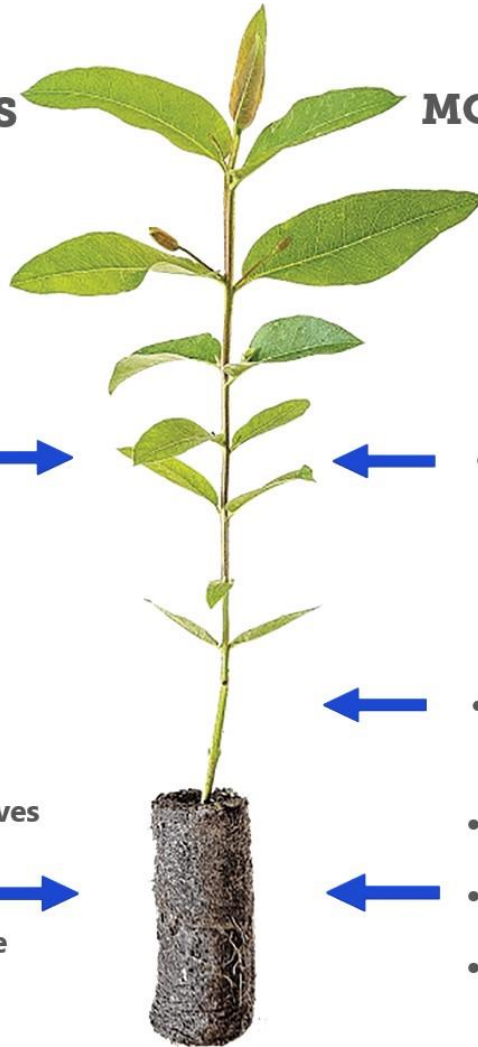

## PHYSIOLOGICAL TRAITS

## MORPHOLOGICAL TRAITS

- Plant health (Leaf & Root)
- Nutritional Status

- Shoot Height

- Accumulation of Plant reserves (assimilates)
- Hardiness – drought tolerance

- RCD – Sturdiness Ratio

- Root Mass
- Root Growth Potential
- Root architecture

# WHAT ARE ELLEPOTS?

- Air pruning
- Stabilised substrate
- Density
- Water Holding Capacity