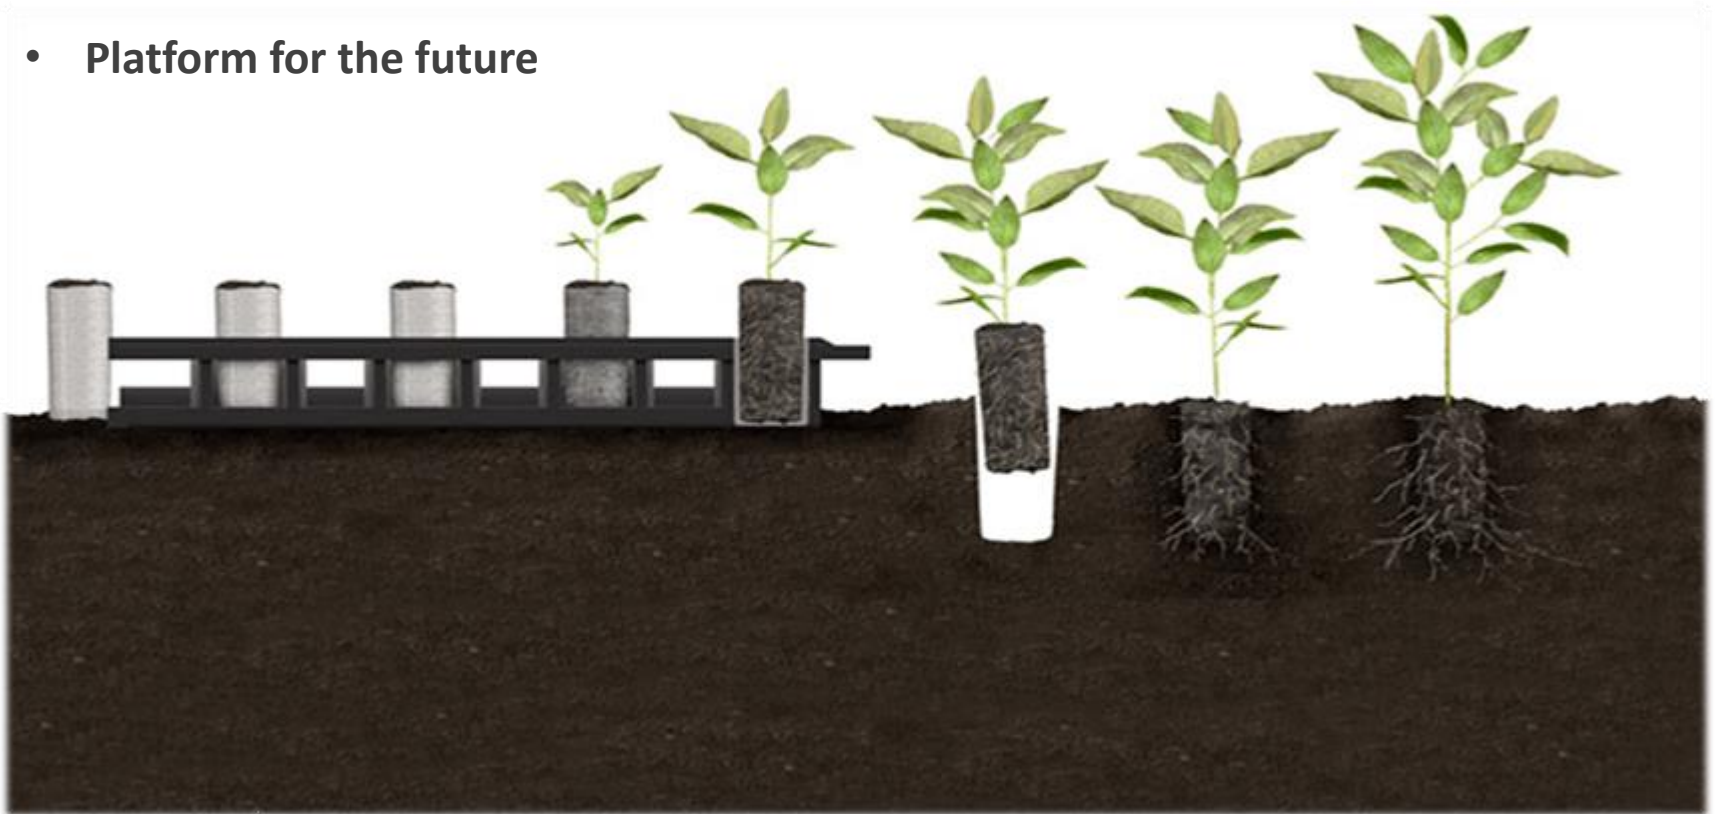

WHY ARE PAPER POTS BETTER?

- Efficiency gains
- Survival & biomass gains (climate risk)
- Platform for the future