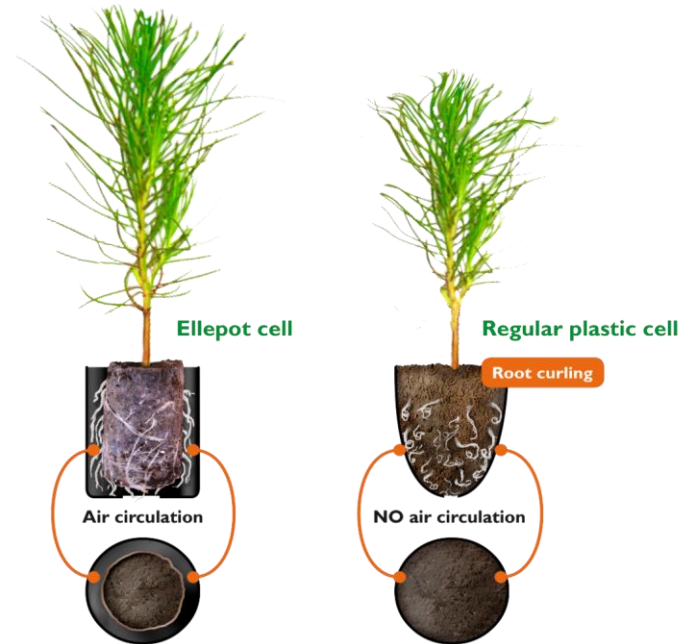

## PHYSIOLOGICAL TRAITS

## MORPHOLOGICAL TRAITS

- Plant health (Leaf & Root)
- Nutritional Status

- Shoot Height

- Accumulation of Plant reserves (assimilates)
- Hardiness – drought tolerance

- RCD – Sturdiness Ratio

- Root Mass
- Root Growth Potential
- Root architecture

# HOW DO NURSERIES ACHIEVE THIS?

- Ellepot propagation system
- Best Nursery Practices
- On time production
- Sorting operations
- Plant Quality Index (Traits)
- Plantcare (transport & holding)

# WHAT ARE ELLEPOTS?

- Air pruning
- Stabilised substrate
- Density
- Water Holding Capacity